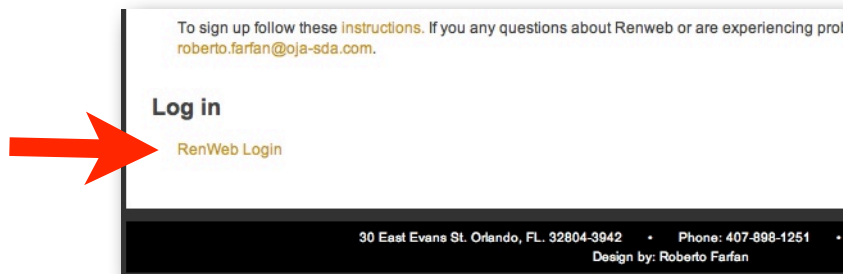

Then enter your email and your renweb password

ParentsWeb Login

Parents | **Students** | **Faculty** | **First-time Users**

1. District
FC-SDA

2. Email
|

3. Password
| [Forgot Your Password?](#)

Parent Login

☒ High Speed Internet Access ☐ Dial-up

Remember My Email? ☐